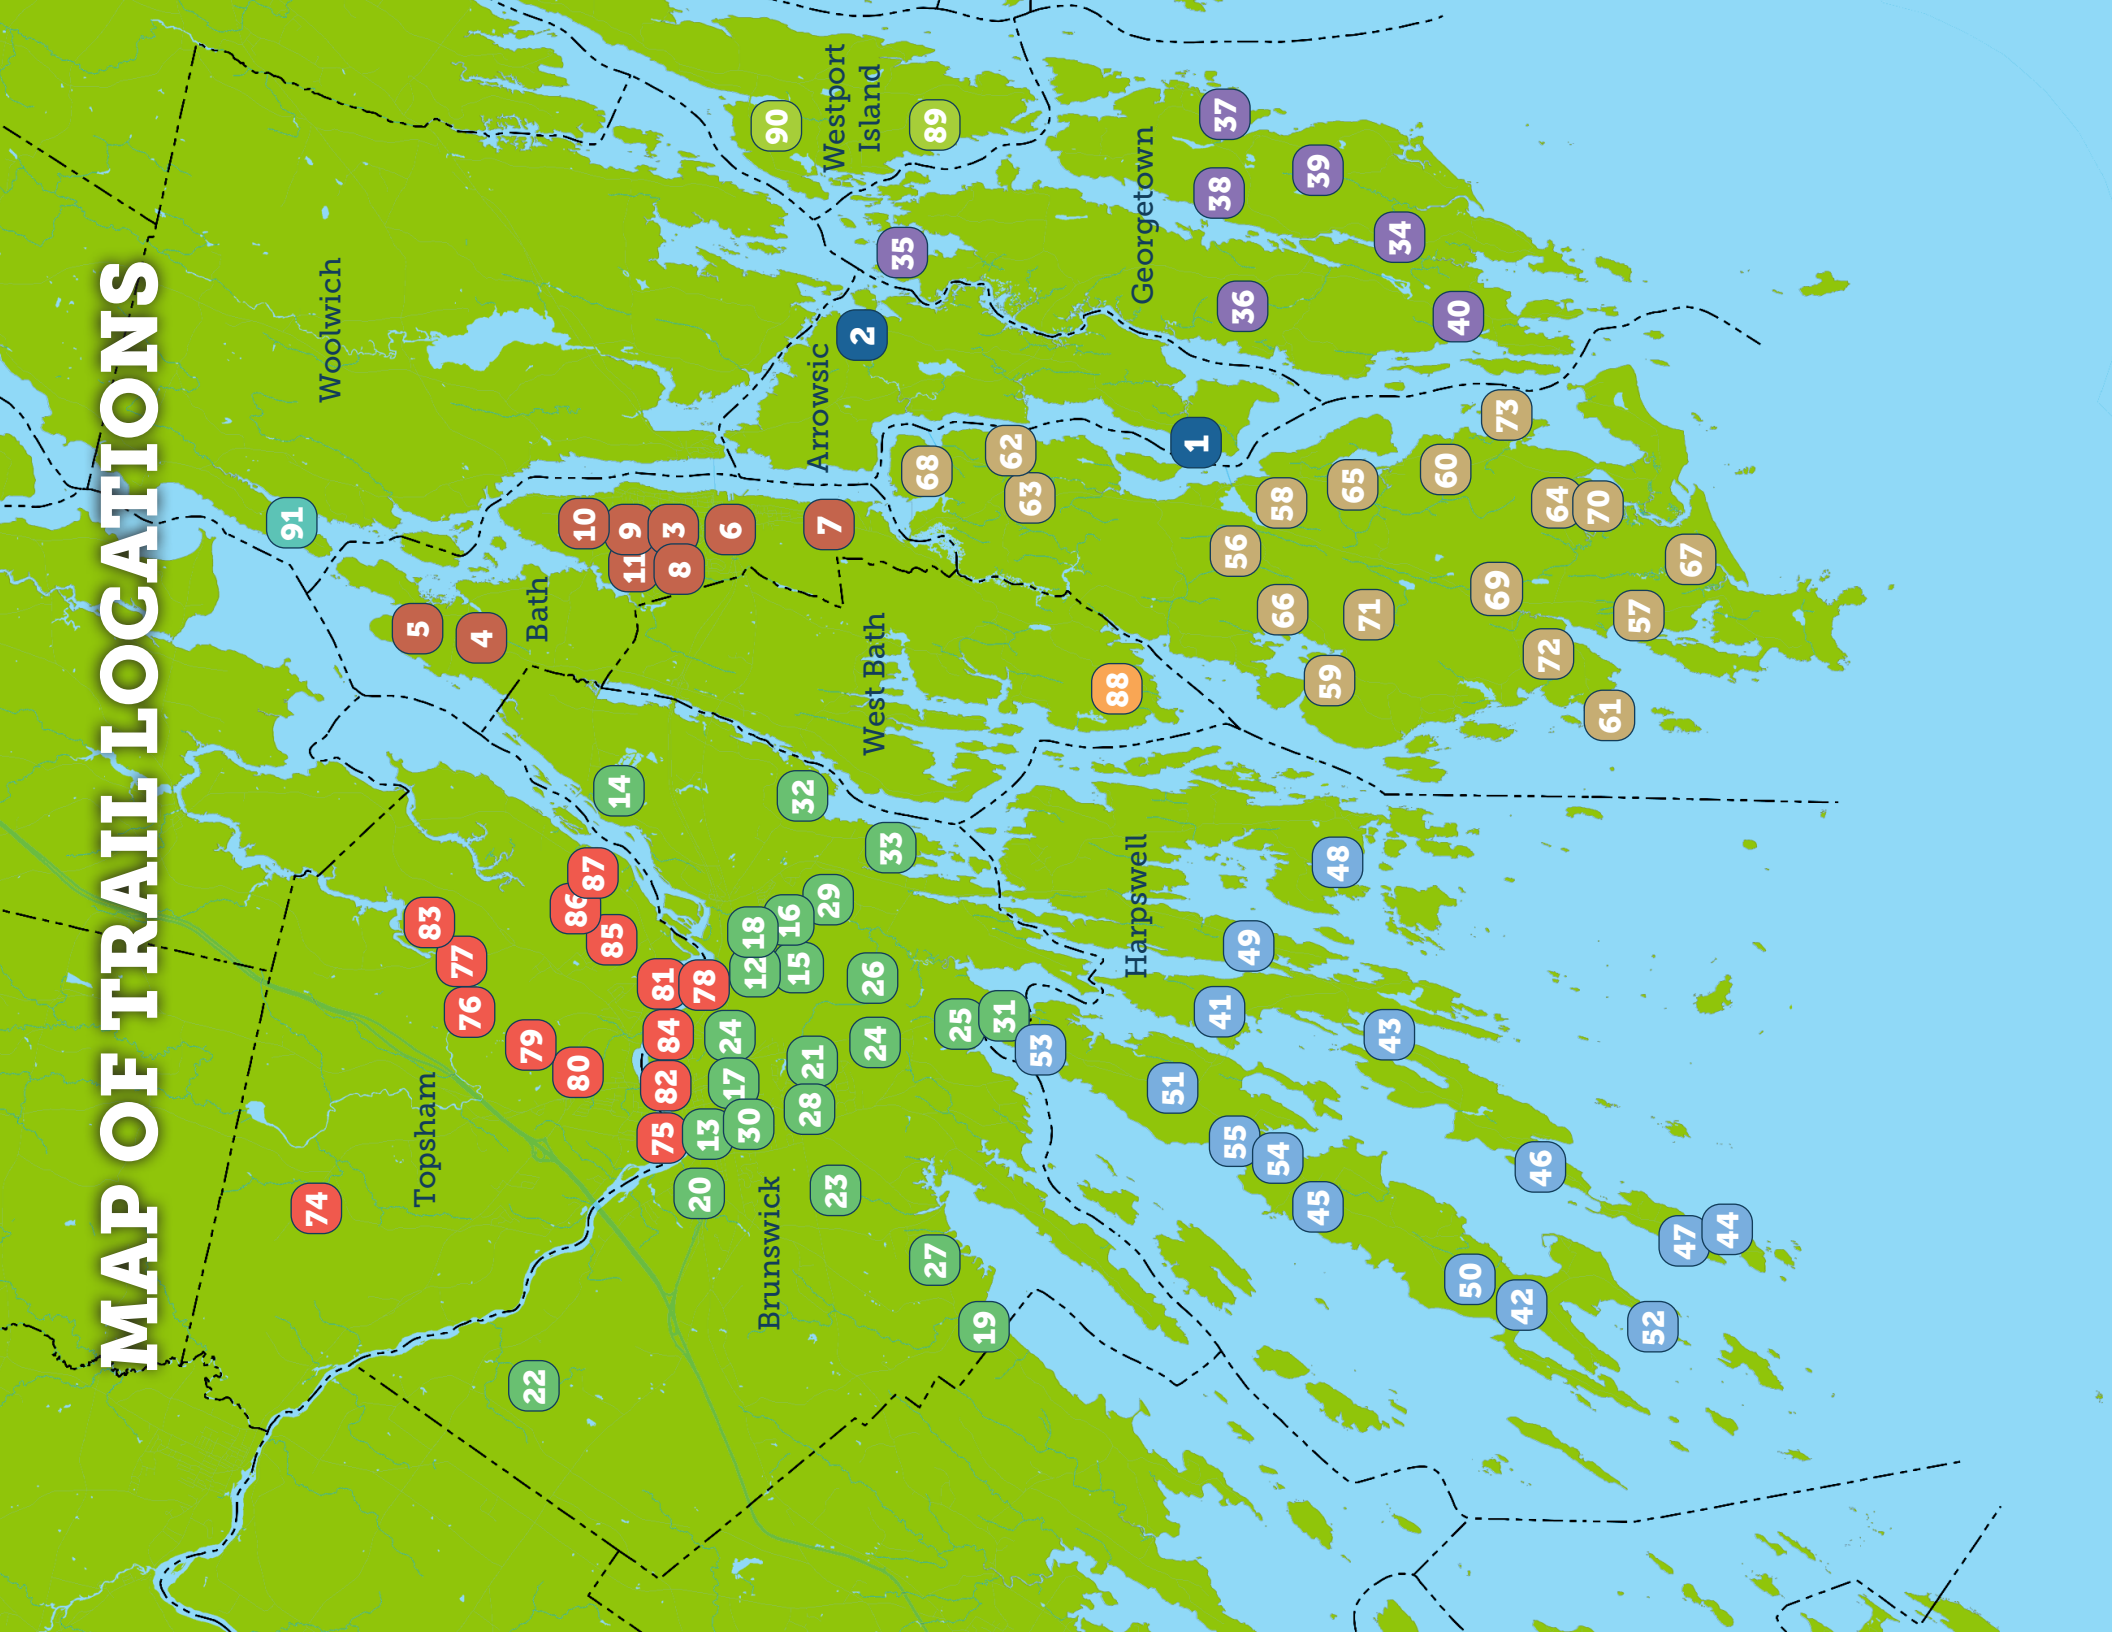

# MAP OF TRAIL LOCATIONS

- 1. Bald Head Preserve
- 2. Mill Pond Preserve
- 3. Bath Area YMCA
- 4. Bath Golf Course
- 5. Butler Head Preserve
- 6. Goddards Pond
- 7. Lily Pond Community Forest
- 8. McMann Athletic Complex
- 9. Sewall Woods Preserve
- 10. Thorne Head Preserve
- 11. Whiskeag Trail
- 12. Androscoggin River Bicycle Path
- 13. Androscoggin River Walk
- 14. Bay Bridge Landing Wetland Park
- 15. Brunswick Landing Perimeter Trail
- 16. Brunswick Landing YMCA
- 17. Brunswick Mall
- 18. Brunswick Parks & Recreation
- 19. Chase Reserve
- 20. Coffin Pond Recreation Area
- 21. Coffin's Ice Pond
- 22. Cox Pinnacle
- 23. Crystal Spring Farm
- 24. Greater Commons & Town Commons
- 25. Kate Furbish Preserve
- 26. Lishness Field
- 27. Maquoit Bay Conservation Land
- 28. Mid Coast Center for Community Health & Wellness
- 29. Neptune Woods
- 30. People Plus
- 31. Skolfield Preserve
- 32. Woodward Cove
- 33. Woodward Point Preserve
- 34. Berry Woods Preserve
- 35. Flying Point Preserve
- 36. Higgins Mountain Preserve
- 37. Ledgewood Preserve
- 38. Loring Conant Preserve
- 39. Morse Pond Preserve
- 40. Weber Kelly Preserve
- 41. Cliff Trail
- 42. Curtis Farm Preserve
- 43. Devil's Back Trail Area
- 44. Giant's Stairs Trail and McIntosh Lot Preserve
- 45. Hackett and Minot Trails
- 46. Houghton Graves Park
- 47. Johnson Field Preserve
- 48. Little Ponds Preserve
- 49. Long Reach Preserve
- 50. Mitchell Field
- 51. Otter Brook Preserve
- 52. Potts Point Preserve
- 53. Skolfield Shores Preserve
- 54. Widgeon Cove Trail
- 55. Wilson's Cove Trail
- 56. Bijhouwer Preserve
- 57. Bill Jayne Trail at Small Point Preserve
- 58. Cooley Preserve at Center Pond
- 59. Denny Reed Trail
- 60. Duley Farm
- 61. Gamble Preserve at West Point
- 62. Greenleaf Preserve
- 63. Mary's Woods
- 64. McDonald Marsh Preserve
- 65. McKay Farm
- 66. Mica Mine Trail
- 67. Morse Mountain Trail
- 68. Noble Hill Preserve
- 69. Ridgewell Preserve and Town Forest
- 70. Spirit Pond Preserve and McDonald Sanctuary
- 71. Sprague Pond Loop Trail
- 72. Totman Cove Preserve
- 73. Wilbur Preserve at Cox's Head
- 74. Androscoggin Woods
- 75. Bridge to Bridge Trail/Riverwalk
- 76. Cathance River Nature Preserve
- 77. Cathance River Trail at Head of Tide Park
- 78. Foreside Recreation
- 79. Highland Green Golf Course
- 80. Mt. Ararat High School Trails
- 81. Recreation Fields Trails
- 82. River Landing Trail
- 83. Tarbox Preserve
- 84. Topsham Public Library Eagle Path
- 85. Topsham Ponds
- 86. Topsham Town Landing Trail
- 87. Topsham Transfer Station
- 88. Green Point Preserve
- 89. Bonyun Preserve
- 90. Carl & Barbara Segerstrom Preserve at Squam Creek
- 91. Merrymeeting Fields Preserve